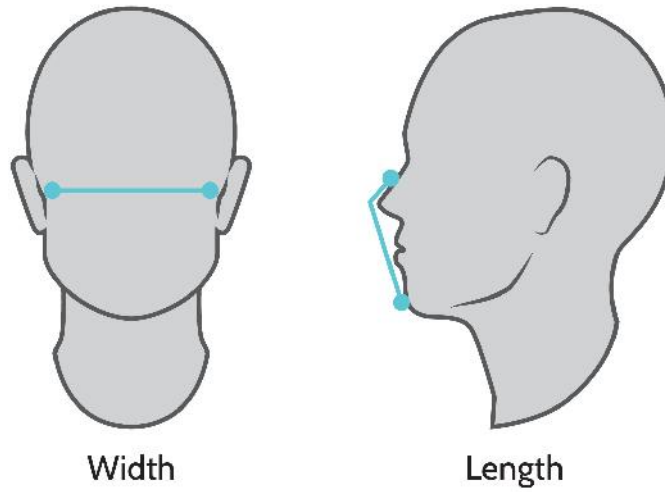

1 Measure your face

2 Select a size

Size	Width	Length
Small	88-121 mm 3.4-4.8 inch	93-146 mm 3.6-5.7 inch
Adaptive	105-150 mm 4.1-5.9 inch	105-153 mm 4.1-6.0 inch

3 Select a mask

Mask	Small	Adaptive
Kids	✓	
Pocket		✓
Light SE		✓
Original		✓
Active		✓